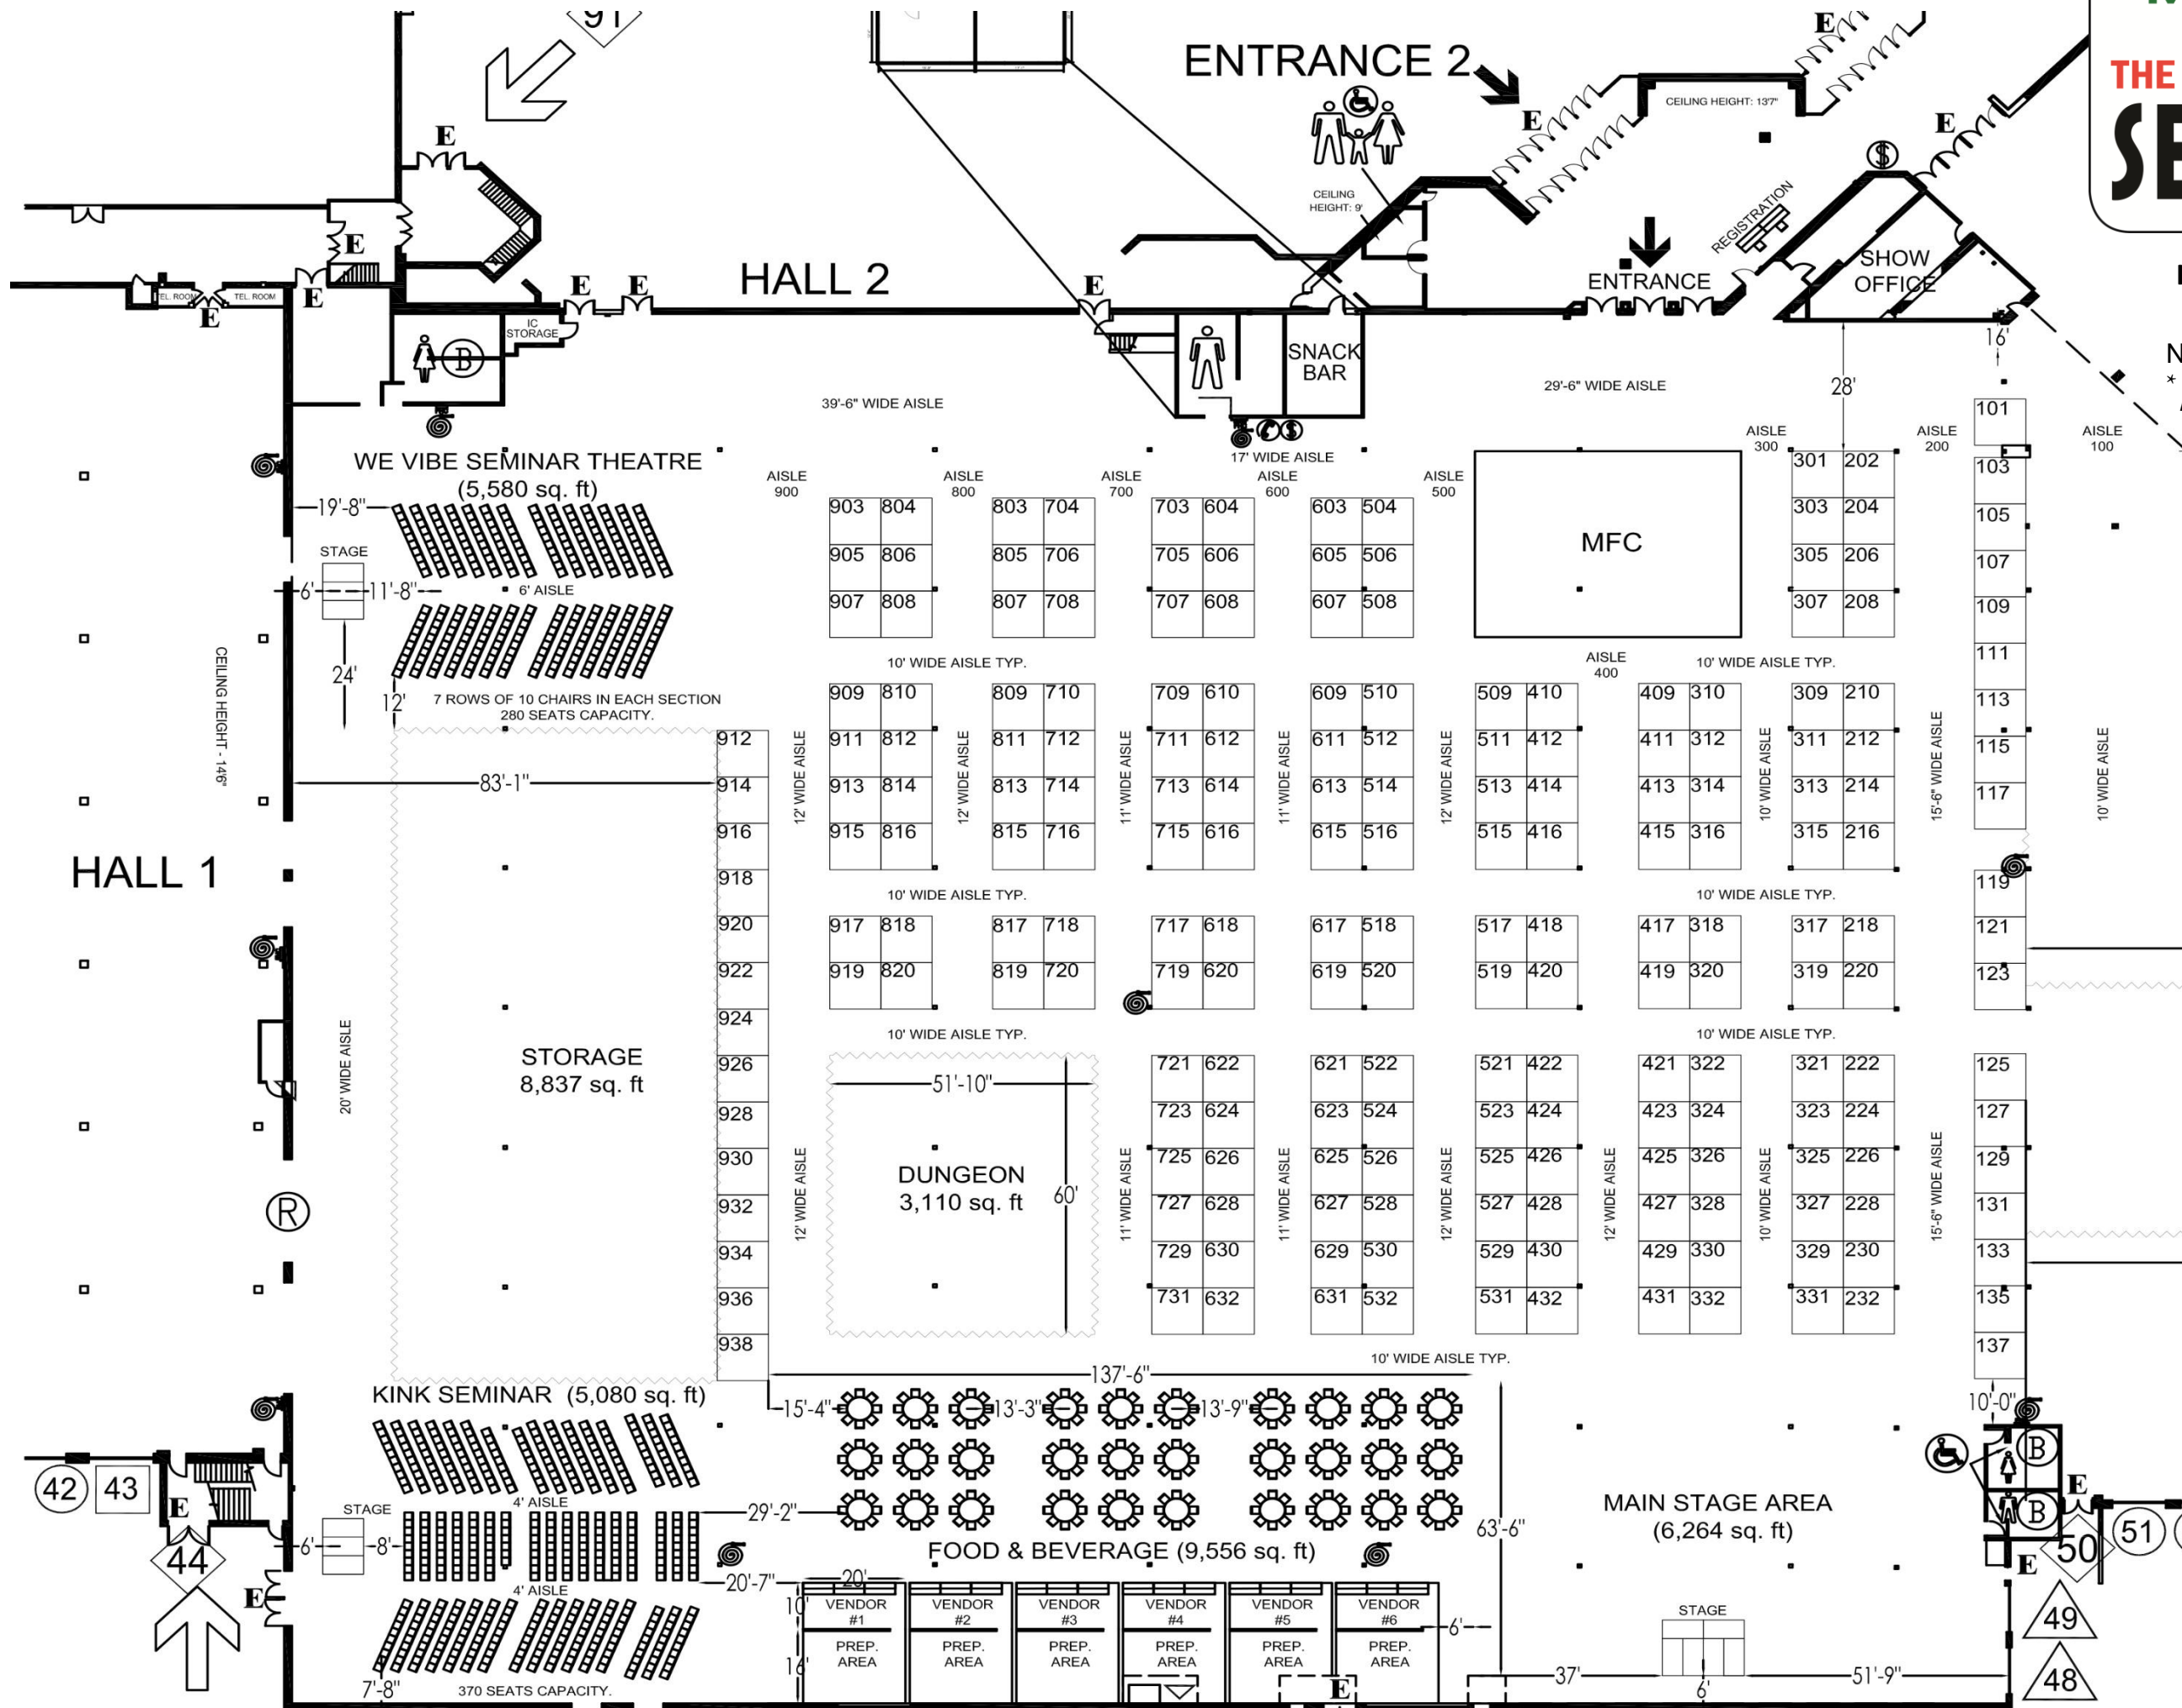

THE EVERYTHING TO DO WITH SEX SHOW

International Centre – Hall 2

November 29th - December 1st, 2019

* Floor plan subject to change

HALL 1

HALL 2

ENTRANCE 2

ENTRANCE

REGISTRATION

SHOW OFFICE

WE VIBE SEMINAR THEATRE

STAGE

STAGE

STORAGE
8,837 sq. ft

DUNGEON
3,110 sq. ft

KINK SEMINAR (5,080 sq. ft)

STAGE

FOOD & BEVERAGE (9,556 sq. ft)

MAIN STAGE AREA
(6,264 sq. ft)

VENDOR #1	VENDOR #2	VENDOR #3	VENDOR #4	VENDOR #5	VENDOR #6
PREP. AREA	PREP. AREA	PREP. AREA	PREP. AREA	PREP. AREA	PREP. AREA

STAGE